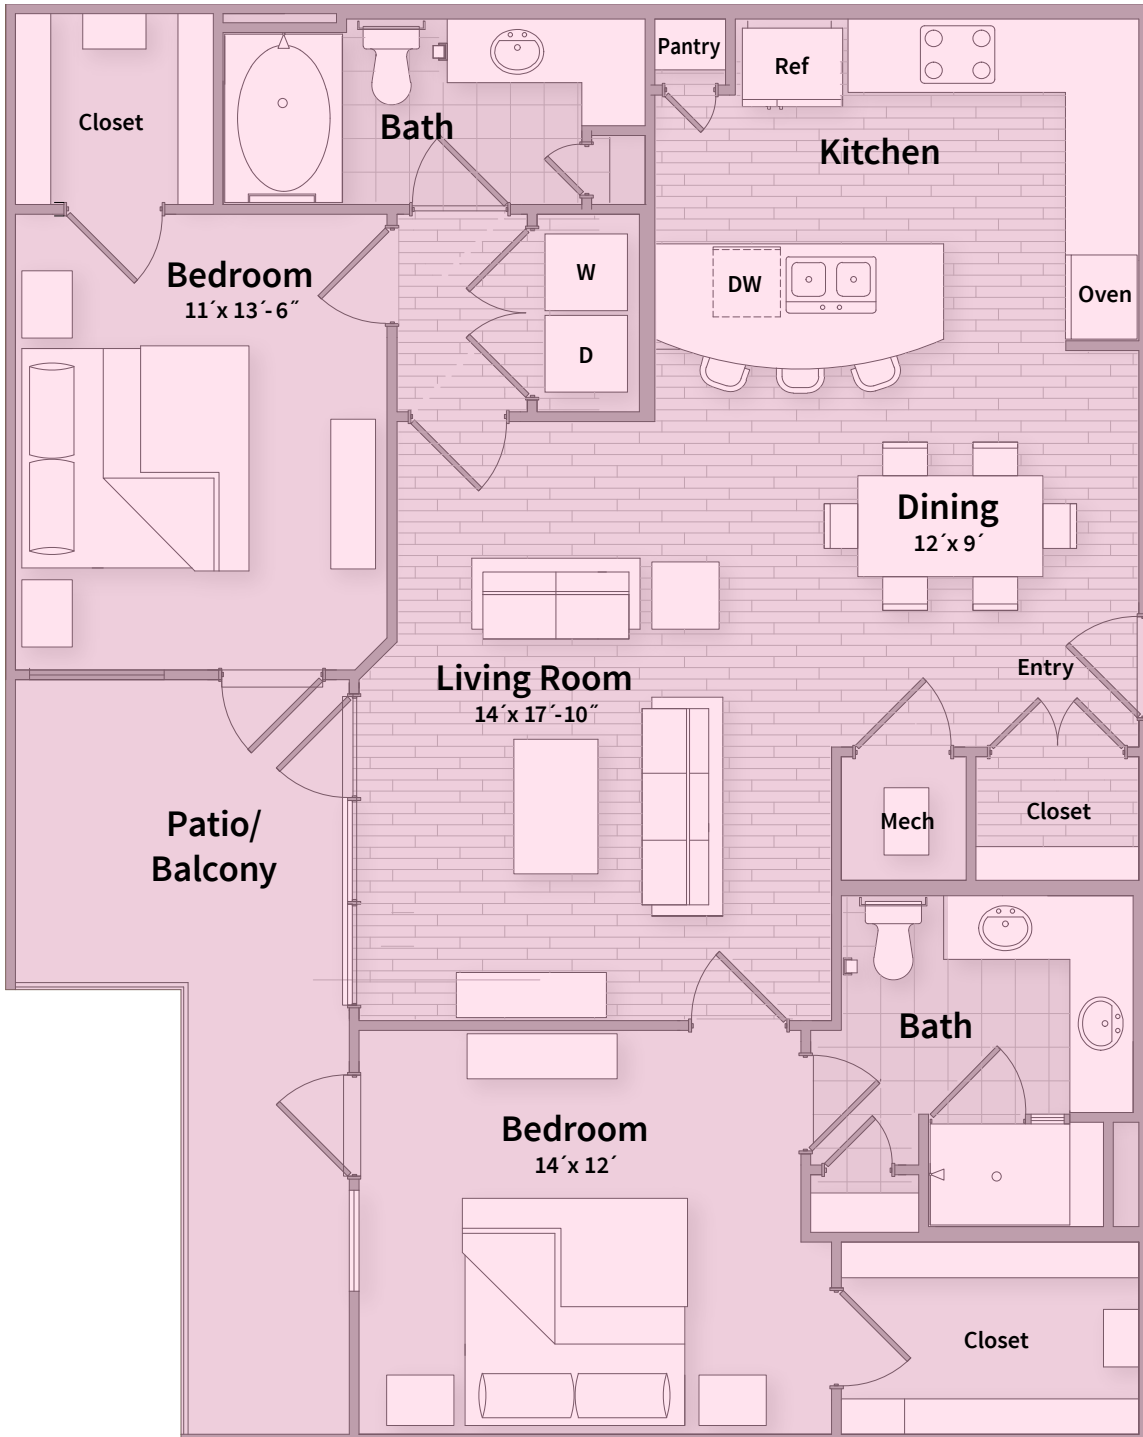

Unit D3

BEDROOM 2 | BATH 2 | SQ FT 1,221