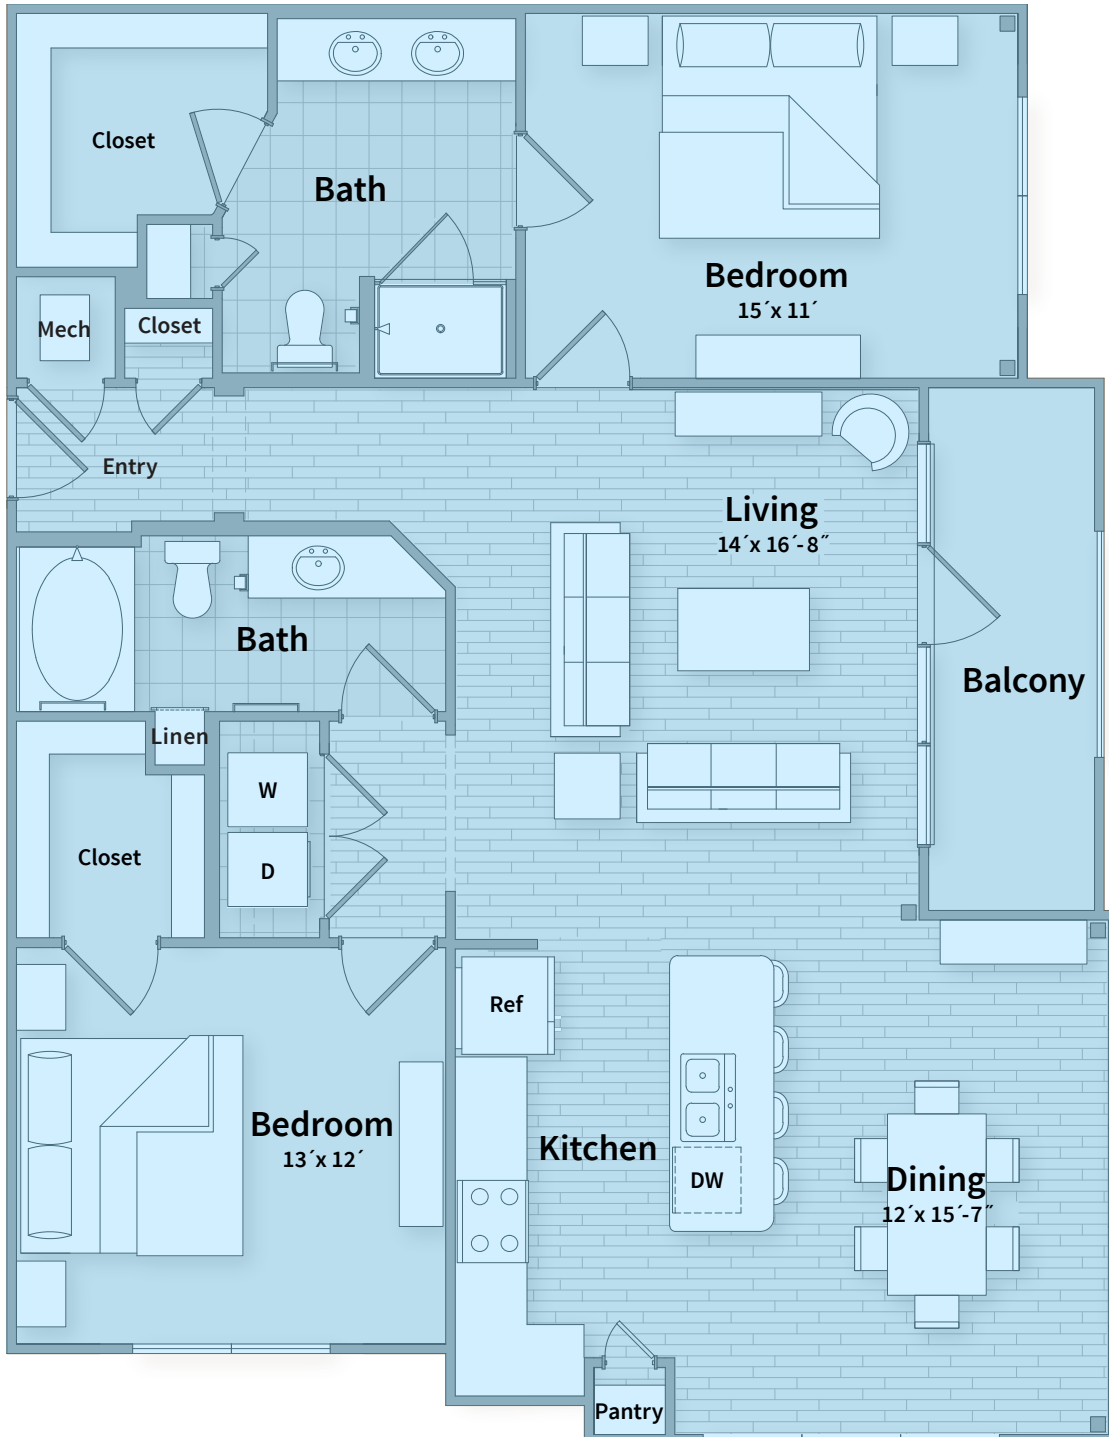

# Unit E

BEDROOM 2 | BATH 2 | SQ FT 1,312