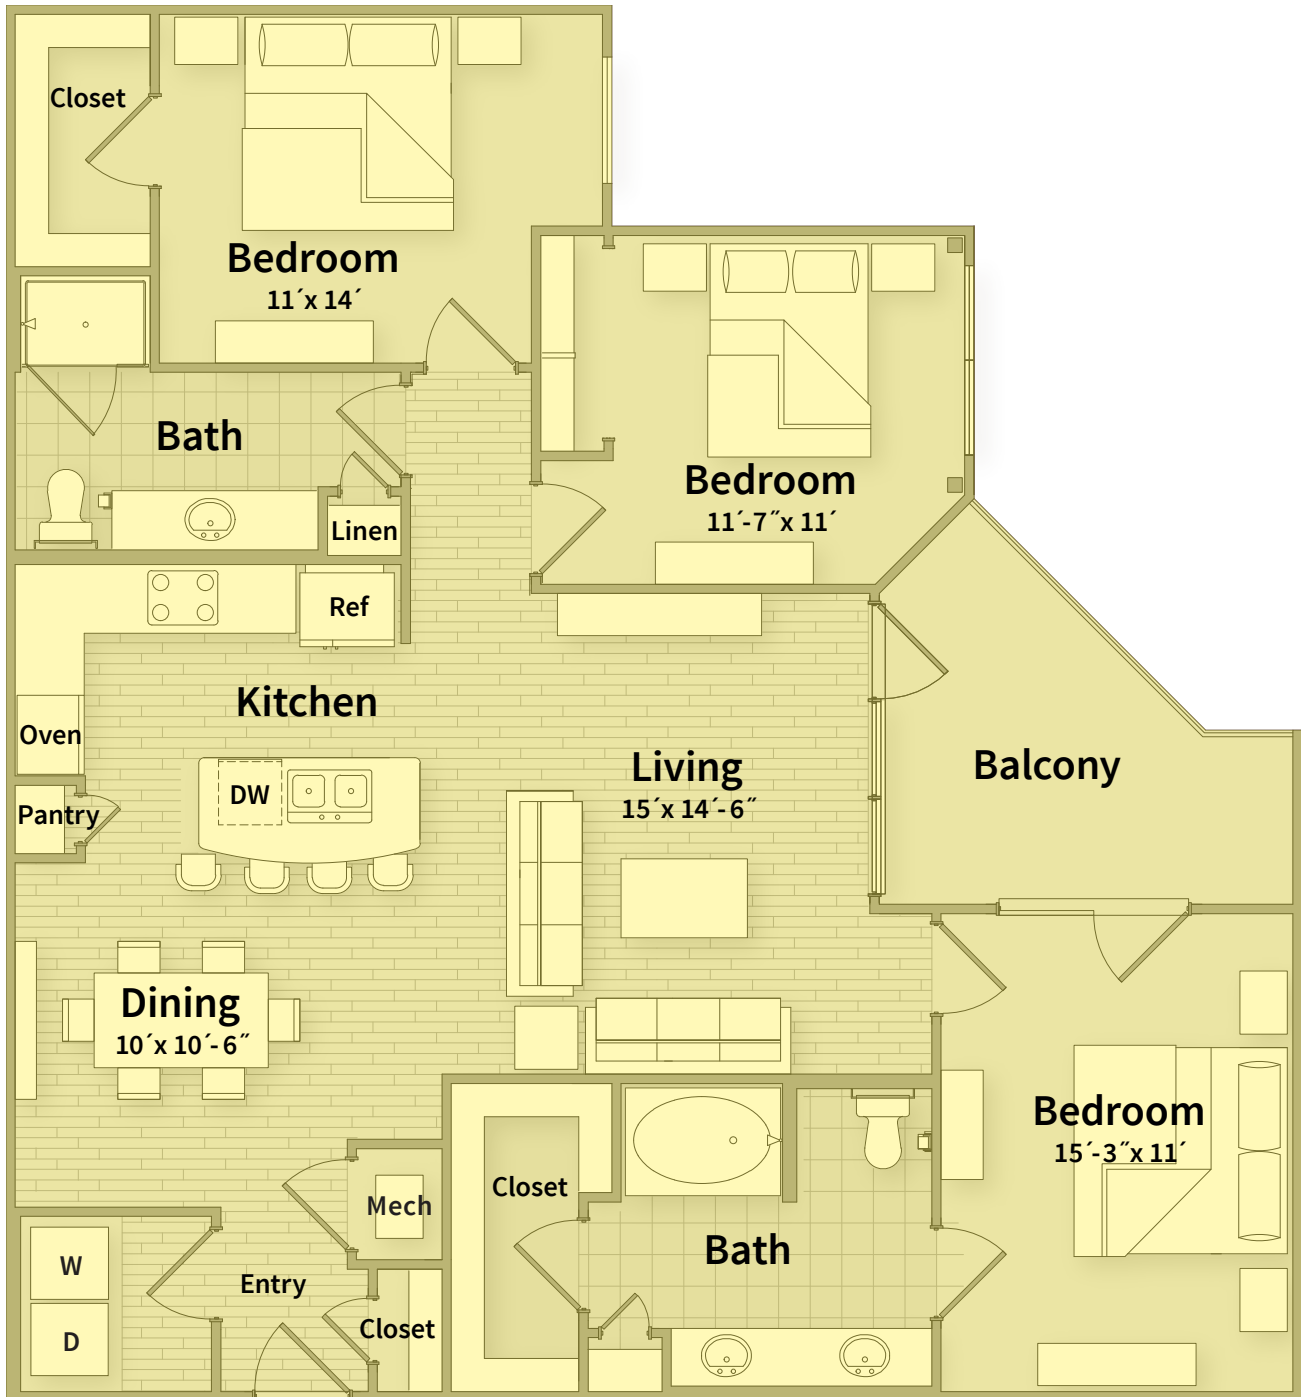

Unit G

BEDROOM 3 | BATH 2 | SQ FT 1,401