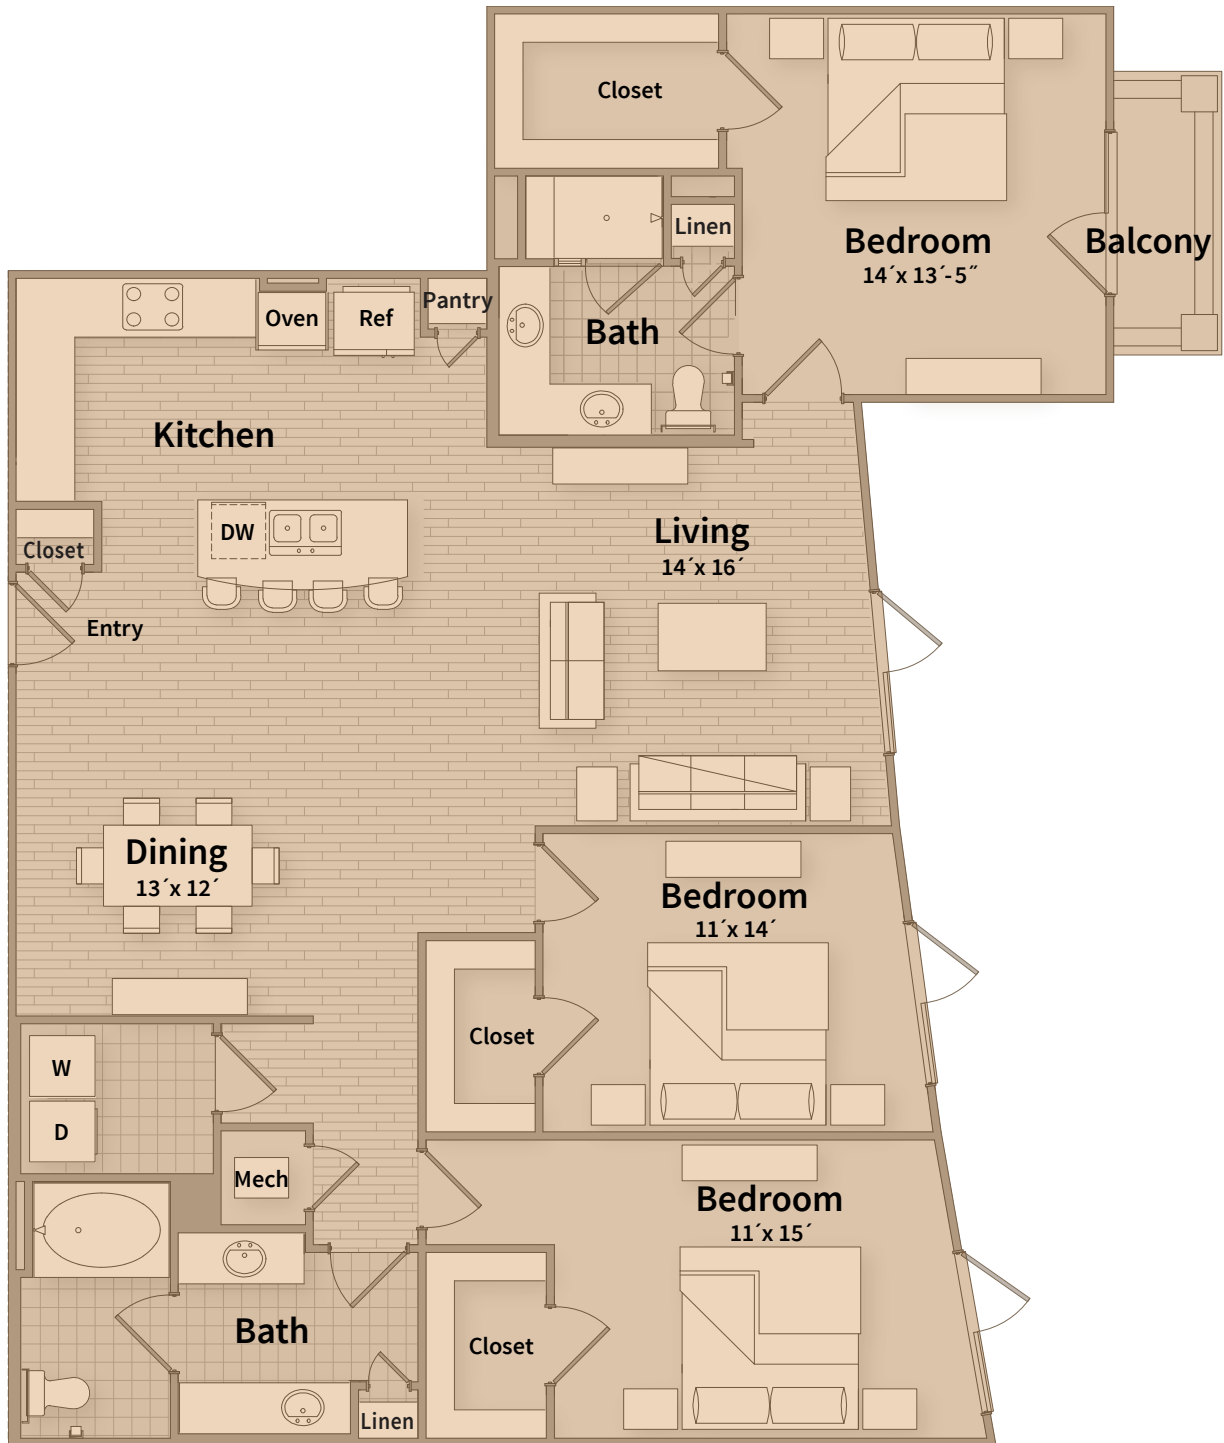

Unit G1

BEDROOM 3 | BATH 2 | SQ FT 1,728